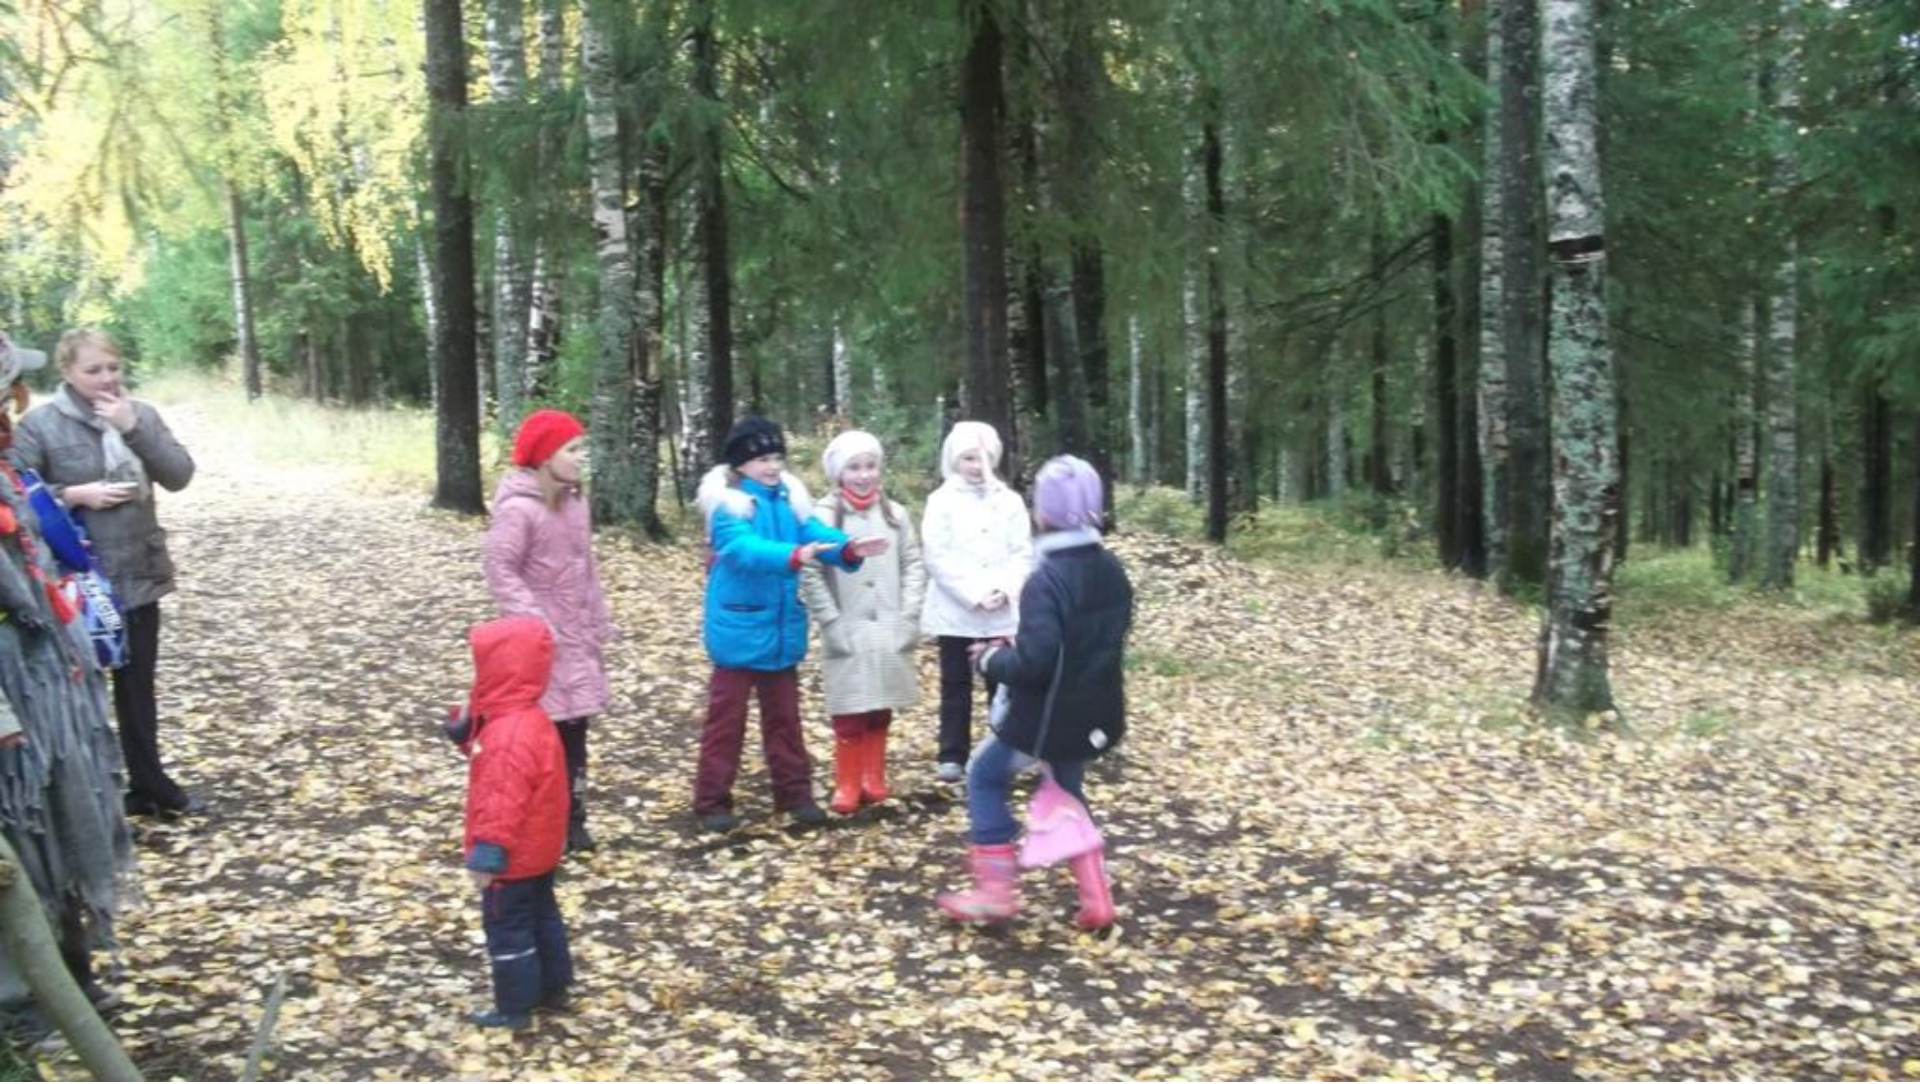


A photograph of a tree trunk in a field. A white paper sign is taped to the trunk, featuring three lines of Russian text in black, uppercase letters. The text reads: 'ПОДЗЕМЕЛЬЕ ЛЕСНЫХ ГНОМОВ'. The background shows a grassy field and a line of trees under a bright sky.

ПОДЗЕМЕЛЬЕ
ЛЕСНЫХ
ГНОМОВ

ПРОСТО
КВАШИНО

ЛОВУШКА
ВОДЯНОГО